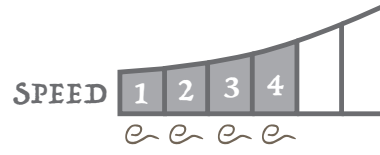

LONG

Mystic Skies Movement Templates

MEDIUM

SWERVE

HAIRPIN

MEDIUM

TURN

VEER