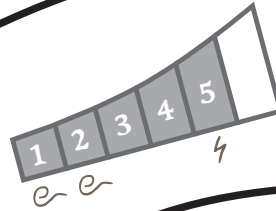

LONG

Mystic Skies Movement Templates

MEDIUM

SWERVE

HAIRPIN

MEDIUM

TURN

VEER