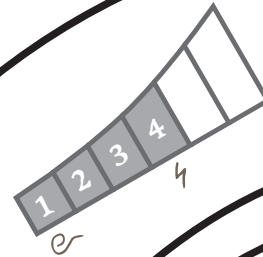

LONG

Mystic Skies Movement Templates

MEDIUM

SWERVE

HAIRPIN

MEDIUM

TURN

VEER